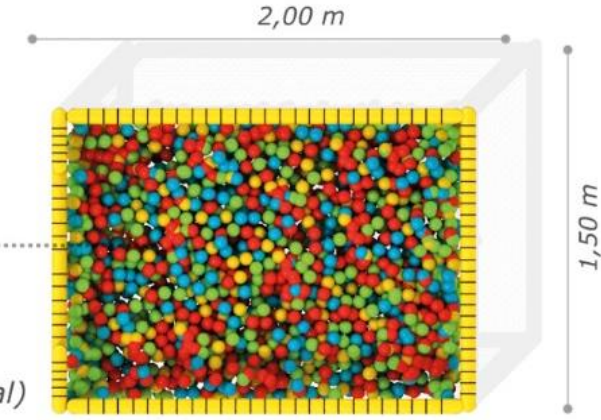

SOFT PLAY

www.playgroundturkey.com

info@playgroundturkey.com

Whatsapp 0090 533 492 0596

SOFT PLAY/ SOFT PLAY

Msp-001

Activities / Aktiviteler

- 3 m² tatami (Flooring material)
3 m² tatami