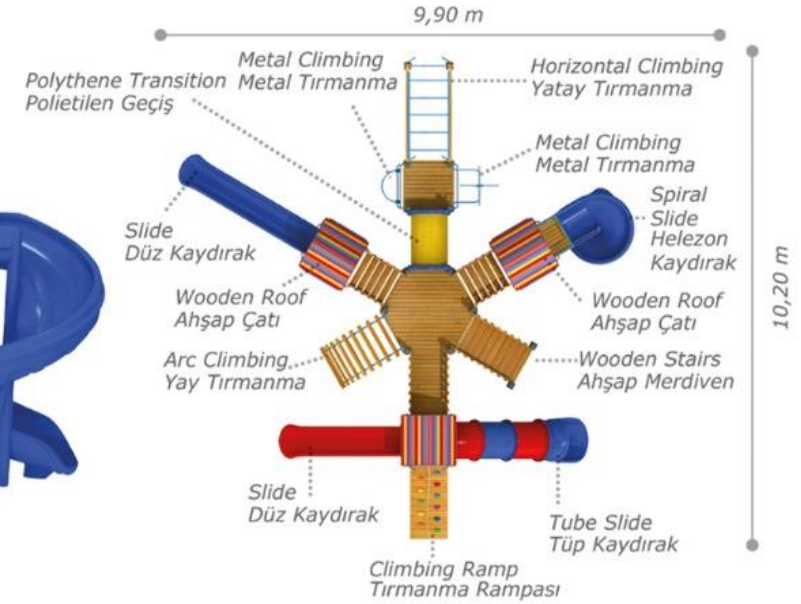

AHŞAP ÇOCUK PARKLARI/WOOD PLAYGROUND EQUIPMENT

Mas-116