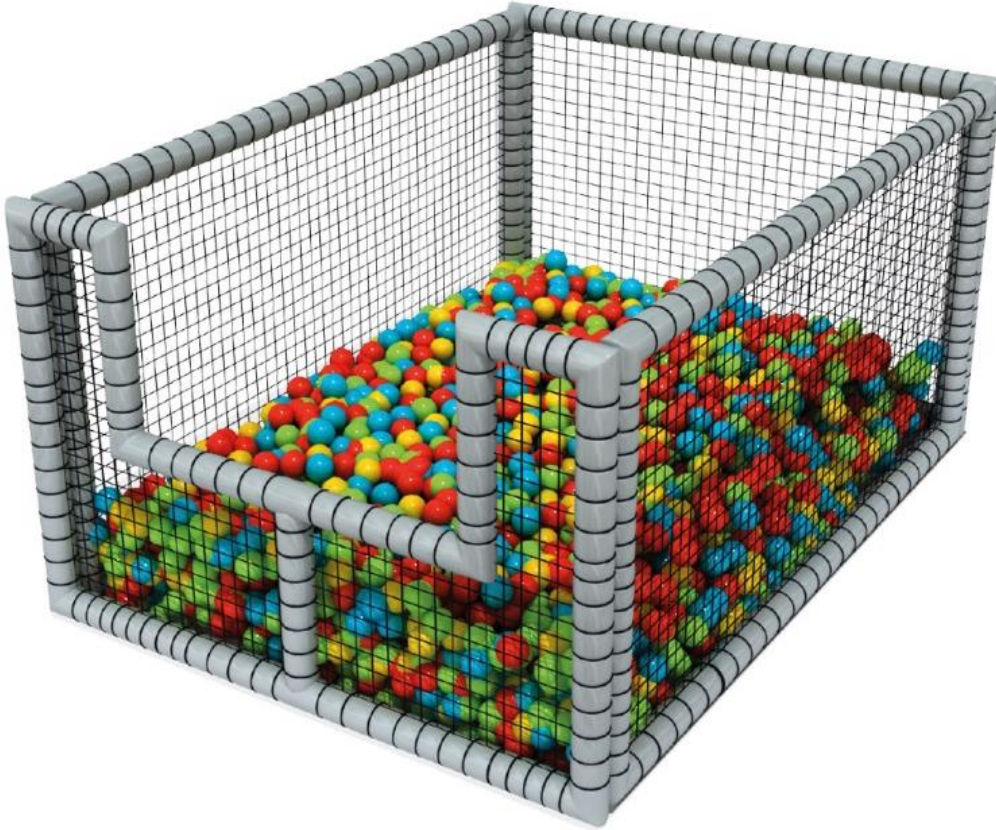

SOFT PLAY

www.playgroundturkey.com

info@playgroundturkey.com

Whatsapp 0090 533 492 0596

SOFT PLAY/ SOFT PLAY

Msp-001

Activities / Aktiviteler

- 3 m² tatami (Flooring material)
3 m² tatami