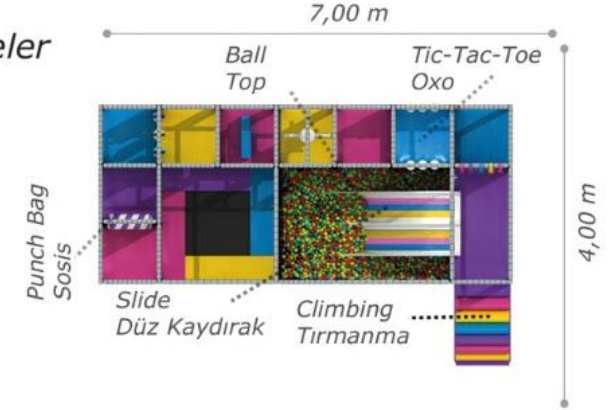

Activities / Aktiviteler

- 20 m² tatami
  (Flooring material)
- 20 m² tatami
- Trampoline
  Trambolin
- 4 pcs punch bag
  4 adet sosis
- Rotation drum
  Tambur
- 5 pcs punch bag
  5 adet sosis
- Entrance net
  Giriş kapısı filesi
- Tic-tac-toe
  Oxo